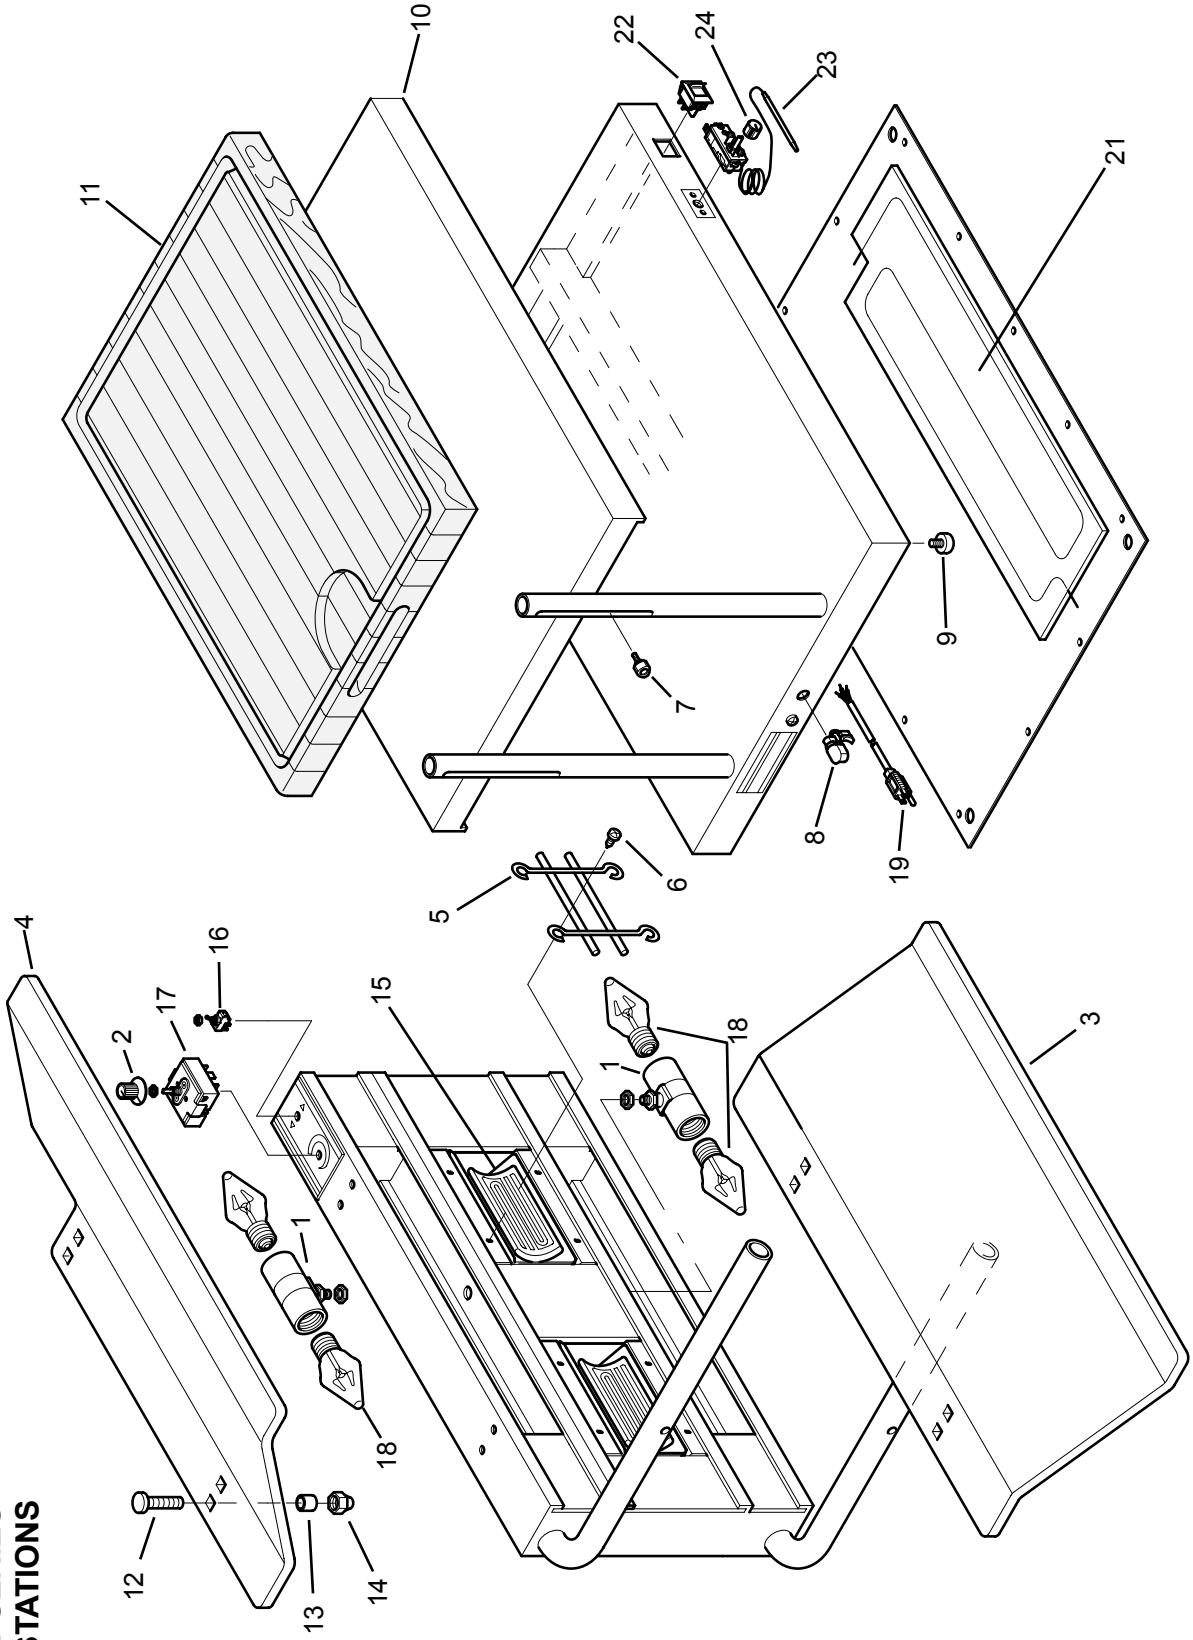

GLO-RAY[®]
Carving Station

GRCSL Series

GRCSL-24

GRCSLH-24

**REPLACEMENT
PARTS LIST**

**HATCO GLO-RAY
GRCSCL-24 SERIES
CARVING STATIONS**

PARTS COMMON TO ALL GRCSCL-24 & GRCSCLH-24

ITEM	DESCRIPTION	PART NO.	QTY.	ITEM	DESCRIPTION	PART NO.	QTY.
1.	Light Socket	02.30.047.00	2	8.	Cord Grip	02.20.212.00	1
2.	Knob, Infinite Heat Control	05.30.043.00	1	9.	Rubber Foot	05.30.044.00	4
3.	R.H. Breath Protector	R04.25.260.00	1	10.	Stainless Steel Drip Pan (opt.)	04.25.265.00	1
4.	L.H. Breath Protector Kit (opt.)	R04.25.263.00	1	11.	NSF Approved Cutting Board (opt.)	04.25.267.00	1
5.	Element Wire Guard	04.08.121.00	2	12.	Screw	05.04.380.00	4-8
6.	Screws for Wire Guard	05.04.013.00	8	13.	Spacer	04.25.264.00	4-8
7.	Knob-Post Assembly	R05.30.048.00	2	14.	Nut	05.04.038.00	4-8

PARTS SPECIFIC TO MODEL GRCSCL-24

ITEM	DESCRIPTION	120V		200V		208V		220V		240V		220-230V		230-240V	
15.	Heating Element, Ceramic (Qty. 2)	02.07.006.00	---	---	---	---	---	02.07.017.00	02.07.013.00	02.07.017.00	02.07.013.00	02.07.017.00	02.07.013.00	02.07.013.00	02.07.013.00
16.	On/Off Toggle Switch	02.19.016.00	---	---	---	---	---	02.19.008A.00	02.19.008A.00	02.19.008A.00	02.19.008A.00	02.19.008A.00	02.19.008A.00	02.19.008A.00	02.19.008A.00
17.	Top Infinite Heat Control	R02.19.018.00	---	---	---	---	---	R02.19.019.00	R02.19.019.00	R02.19.019.00	R02.19.019.00	R02.19.019.00	R02.19.019.00	R02.19.019.00	R02.19.019.00
18.	Light Bulb, 60 Watt (Qty. 4)	02.30.043.00	---	---	---	---	---	02.30.058.00	02.30.058.00	02.30.058.00	02.30.058.00	02.30.058.00	02.30.058.00	02.30.058.00	02.30.058.00
19.	Power Cord	R02.18.030.00	---	---	---	---	---	02.18.077.00	02.18.066.00	02.18.077.00	02.18.066.00	02.18.077.00	02.18.066.00	02.18.066.00	02.18.066.00
20.	Terminal Block, 3-Pole (not shown)	---	---	---	---	---	---	---	---	---	---	---	---	---	---
	Electrical Drawing	HS1-3777	---	---	---	---	---	HS1-3837	HS1-3838	HS1-4218	HS1-4219	HS1-4218	HS1-4219	HS1-4219	HS1-4219